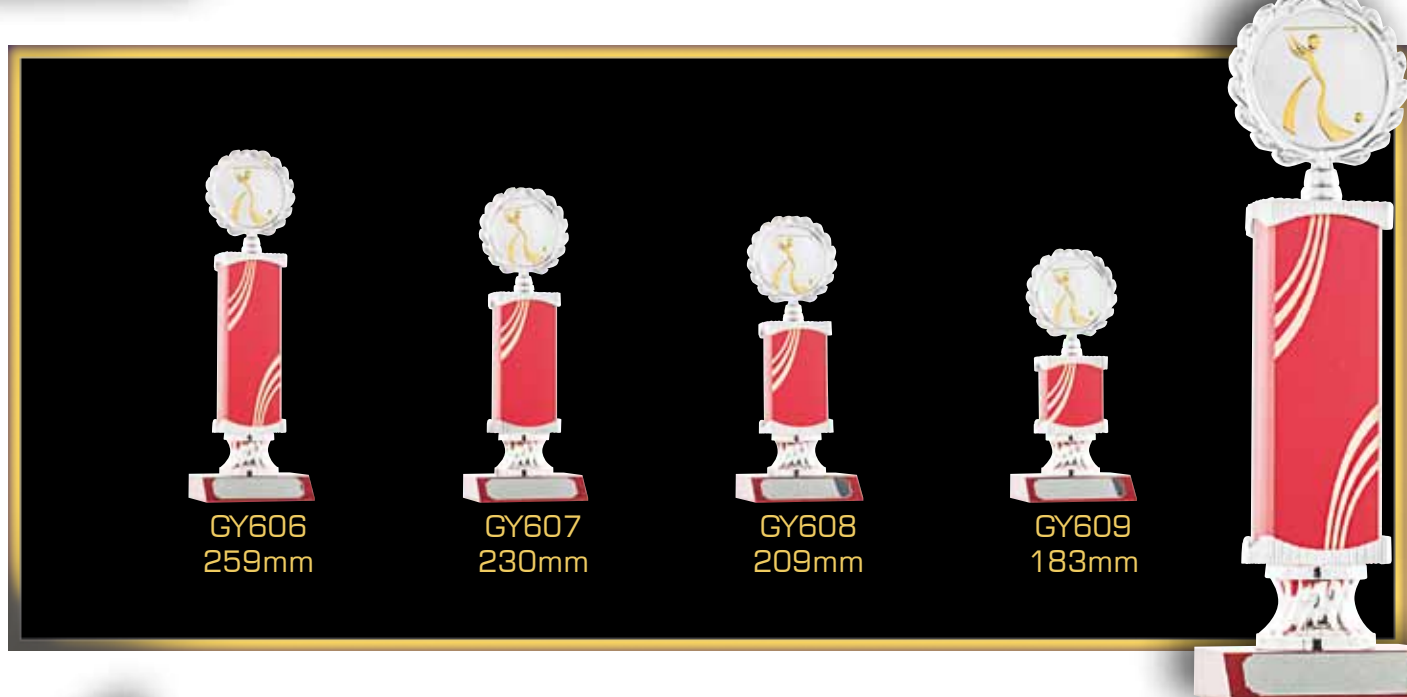

GY409
133mm

Speak to your retailer for further information

GY501
421mm

GY502
390mm

GY503
343mm

GY504
240mm

GY505
220mm

GY506
195mm

GY507
276mm

GY508
255mm

GY509
230mm

Speak to your retailer for further information

290
285
280
275
270
265
260
255
250
245
240
235
230
225
220
215
210
205
200
195
190
185
180
175
170
165
160
155
150
145
140
135
130
125
120
115
110
105
100
95
90
85
80
75
70
65
60
55
50
45
40
35
30
25
20
15
10
5

GY601 246mm GY602 218mm GY603 196mm GY604 171mm GY605 141mm

GY606 259mm GY607 230mm GY608 209mm GY609 183mm

GY610 244mm GY611 217mm GY612 196mm

Speak to your retailer for further information

GY701
256mm

GY702
235mm