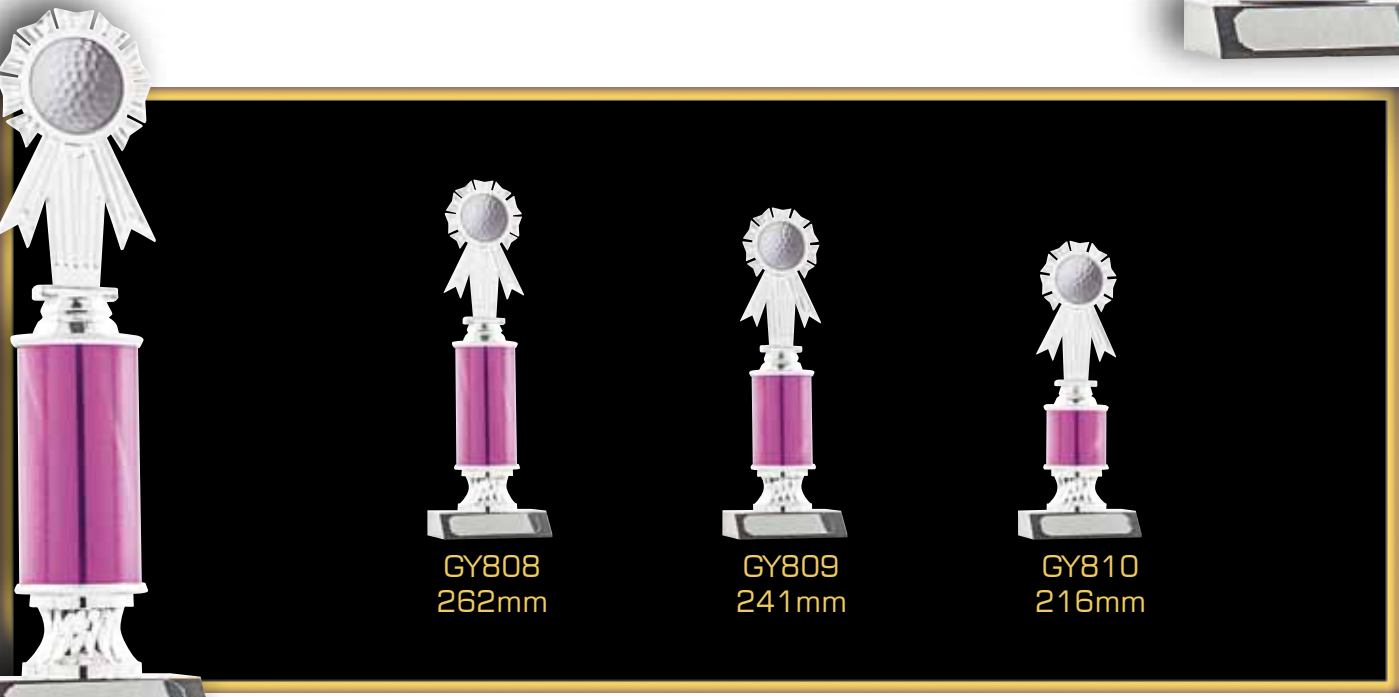

GY801
180mm

GY802
161mm

GY803
143mm

GY804
261mm

GY805
234mm

GY806
214mm

GY807
159mm

GY808
262mm

GY809
241mm

GY810
216mm

Speak to your retailer for further information

PP024-B
175mm

PP025-B
175mm

PP026-B
175mm

PP027-B
175mm

Glass is 8mm Thick