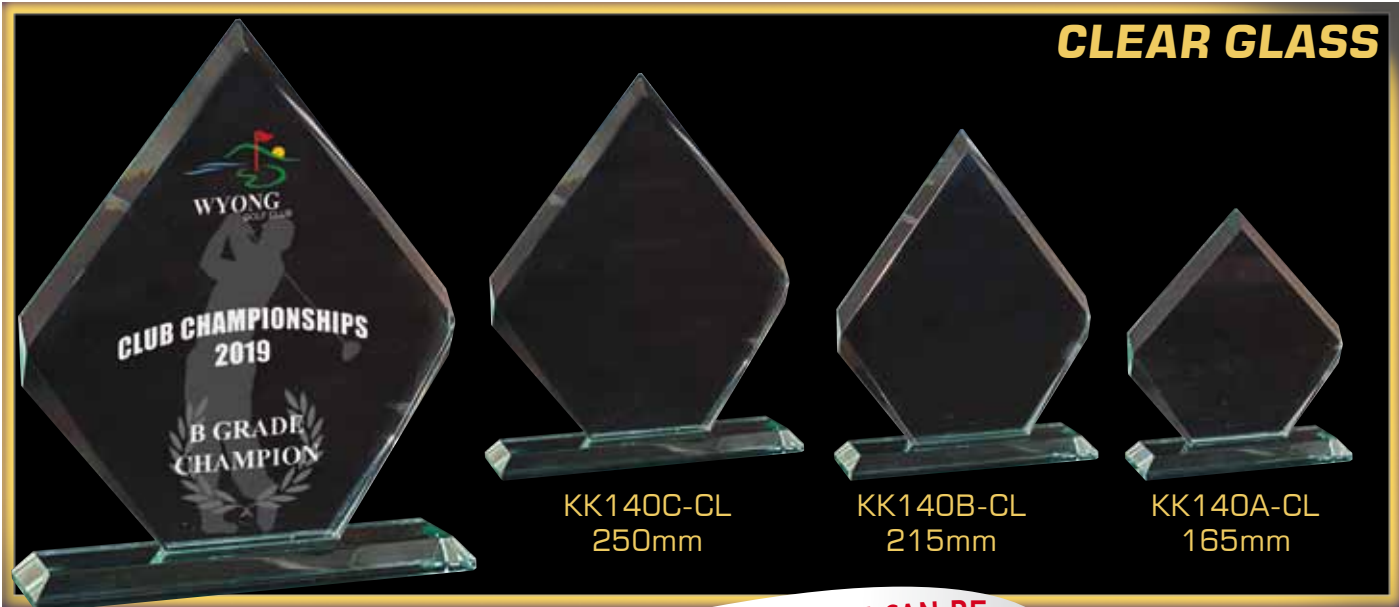

CLEAR GLASS

KK140C-CL
250mm

KK140B-CL
215mm

KK140A-CL
165mm

ALL AWARDS ON THIS PAGE CAN BE COLOUR PRINTED OR LASER ENGRAVED ON