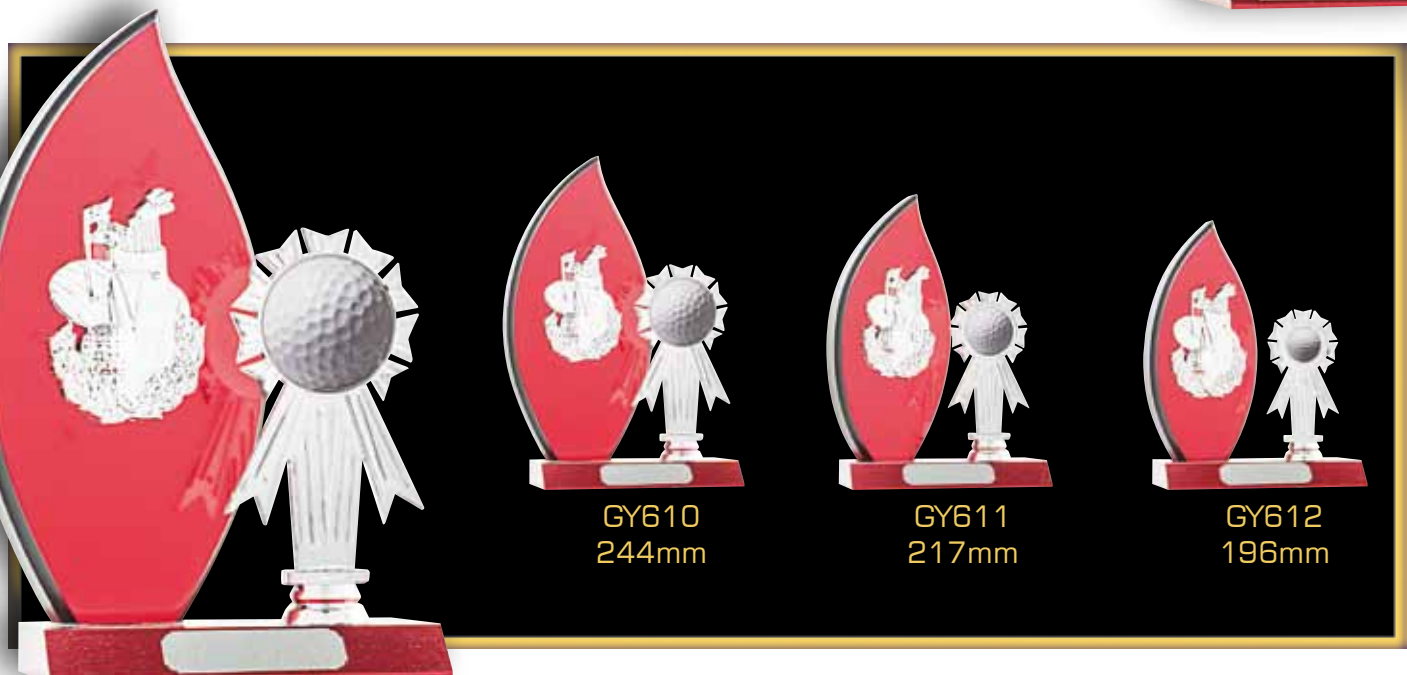

GY507
276mm

GY508
255mm

GY509
230mm

Speak to your retailer for further information

290
285
280
275
270
265
260
255
250
245
240
235
230
225
220
215
210
205
200
195
190
185
180
175
170
165
160
155
150
145
140
135
130
125
120
115
110
105
100
95
90
85
80
75
70
65
60
55
50
45
40
35
30
25
20
15
10
5

GY601 246mm GY602 218mm GY603 196mm GY604 171mm GY605 141mm

GY606 259mm GY607 230mm GY608 209mm GY609 183mm

GY610 244mm GY611 217mm GY612 196mm

Speak to your retailer for further information

GY701
256mm

GY702
235mm